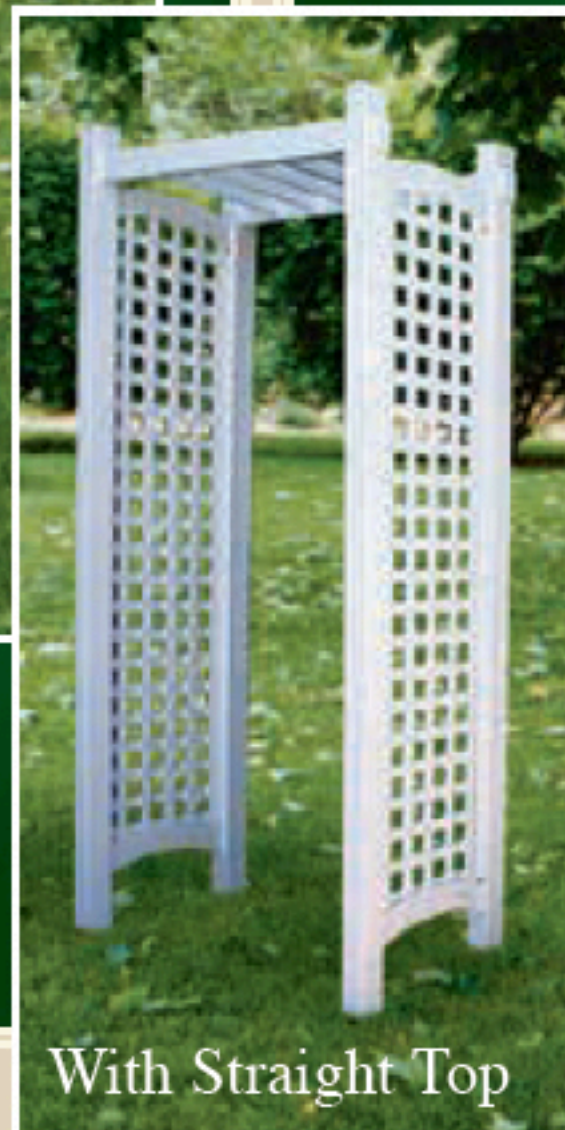

Shown with Arch

Regal[™] — For the wrought iron look. 7' installed height, 4' walkway width, 3-1/2" square posts with 3' length for burying.

With Straight Top

Riviera™

Shown with Arch

Riviera™ — A touch of France ... all lattice. 7' installed height, 4' walkway width, 3-1/2" square posts with 3' length for burying.

With Straight Top

Vesper Rose™

Available with Arch only

Day Lily™

Shown with Arch

Day Lily™ — Traditional lattice combined with gracefully arched cross members. 7' installed height, 4' walkway width, 3-1/2" square posts with 3' for burying.

With Straight Top

Morning Glory™

Available with Arch only

Morning Glory™ — The cross-arched top crowns a garden with whimsical grace. 8' installed height, 32" walkway, 3-1/2" square posts with 3' for burying.

Vesper Rose™ — Fit for a king's courtyard with classically curved top. 8' installed height, 4' walkway. 3-1/2" square posts with 3' for burying.

Six unique post cap styles
available in four colors!

Your Authorized Independent Dealer Is: