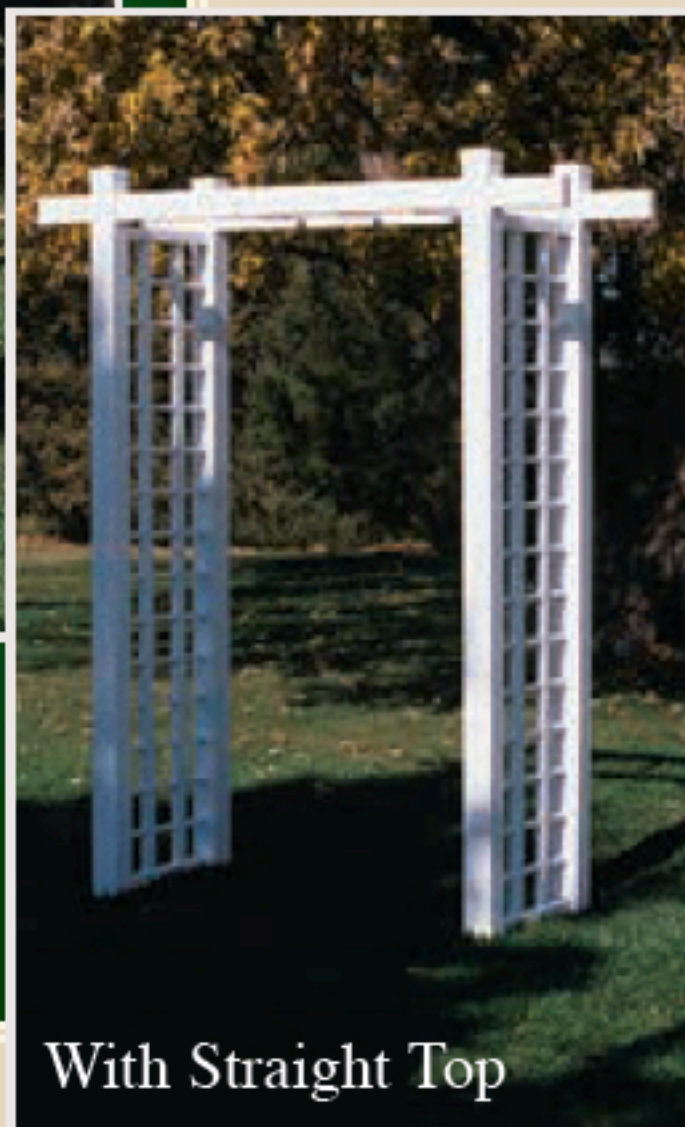

Caprice™ — Stylized for a modern floral setting. 7' installed height, 4' walkway width, 3-1/2" square posts with 3' length for burying.

With Straight Top

Highlander™

Shown with Arch

Highlander™ — Ideal for climbing plants. 7' installed height, 4' walkway width, 3-1/2" square posts with 3' length for burying.

With Straight Top

Oxford[™]

Shown with Arch

Oxford[™] — Traditional lattice over verticals. 7' installed height, 4' walkway width, 3-1/2" square posts with 3' length for burying.

With Straight Top

Regal[™]

With Straight Top

Morning Glory™

Available with Arch only

Morning Glory™ — The cross-arched top crowns a garden with whimsical grace. 8' installed height, 32" walkway, 3-1/2" square posts with 3' for burying.