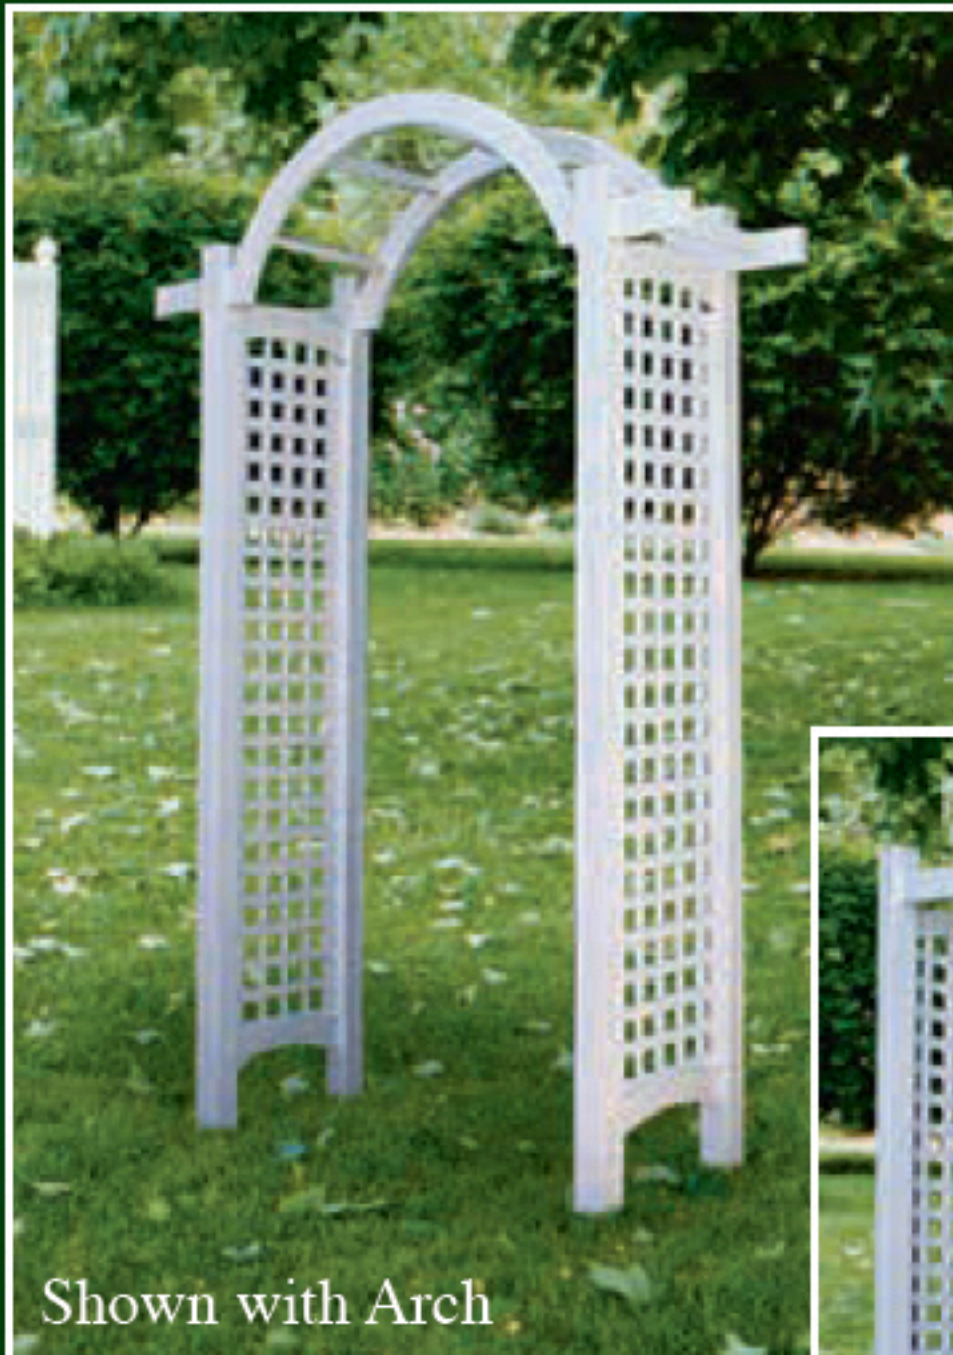

With Straight Top

Oxford[™]

Shown with Arch

Oxford[™] — Traditional lattice over verticals. 7' installed height, 4' walkway width, 3-1/2" square posts with 3' length for burying.

With Straight Top

Regal[™]

Shown with Arch

Regal[™] — For the wrought iron look. 7' installed height, 4' walkway width, 3-1/2" square posts with 3' length for burying.

With Straight Top

Riviera™

Shown with Arch

Riviera™ — A touch of France ... all lattice. 7' installed height, 4' walkway width, 3-1/2" square posts with 3' length for burying.

With Straight Top

Vesper Rose™

Available with Arch only

Day Lily™

Shown with Arch

Day Lily™ — Traditional lattice combined with gracefully arched cross members. 7' installed height, 4' walkway width, 3-1/2" square posts with 3' for burying.

With Straight Top

Morning Glory™

Available with Arch only

Morning Glory™ — The cross-arched top crowns a garden with whimsical grace. 8' installed height, 32" walkway, 3-1/2" square posts with 3' for burying.